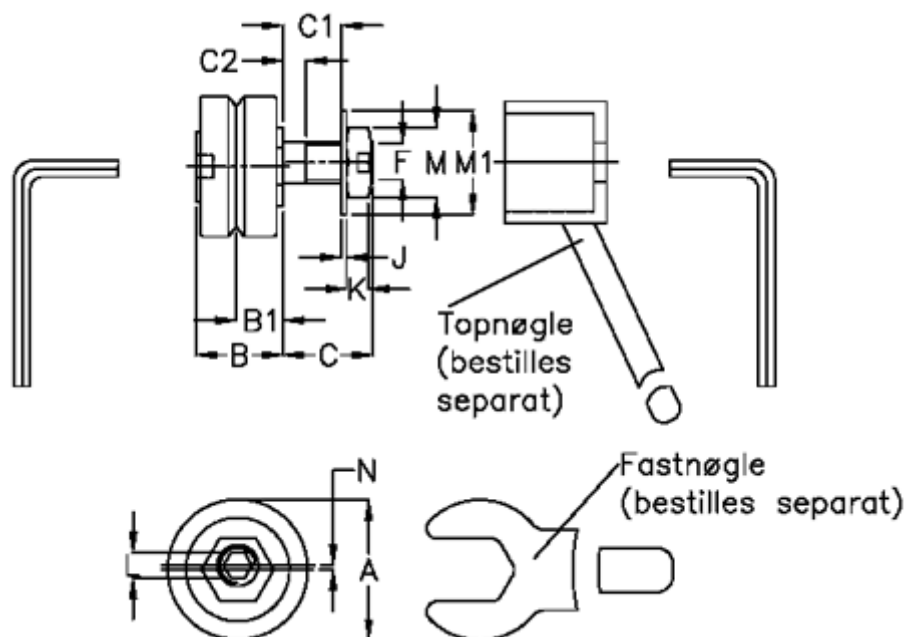

Article number: 057153201802

Description: HEPCO GV3 bearing LJ 18 E  
Standard With Long Stud

## Measures

a = 18.0	K = 3.2
B = 12.4	M = 10
B1 = 6.75	M1 = 13
C = 7.4	O = 6
C1 = 3.4	P = 11
C2 = 2.4	Weight kg/1000 = 0.019
F = M6x0,75	
J = 0.80	